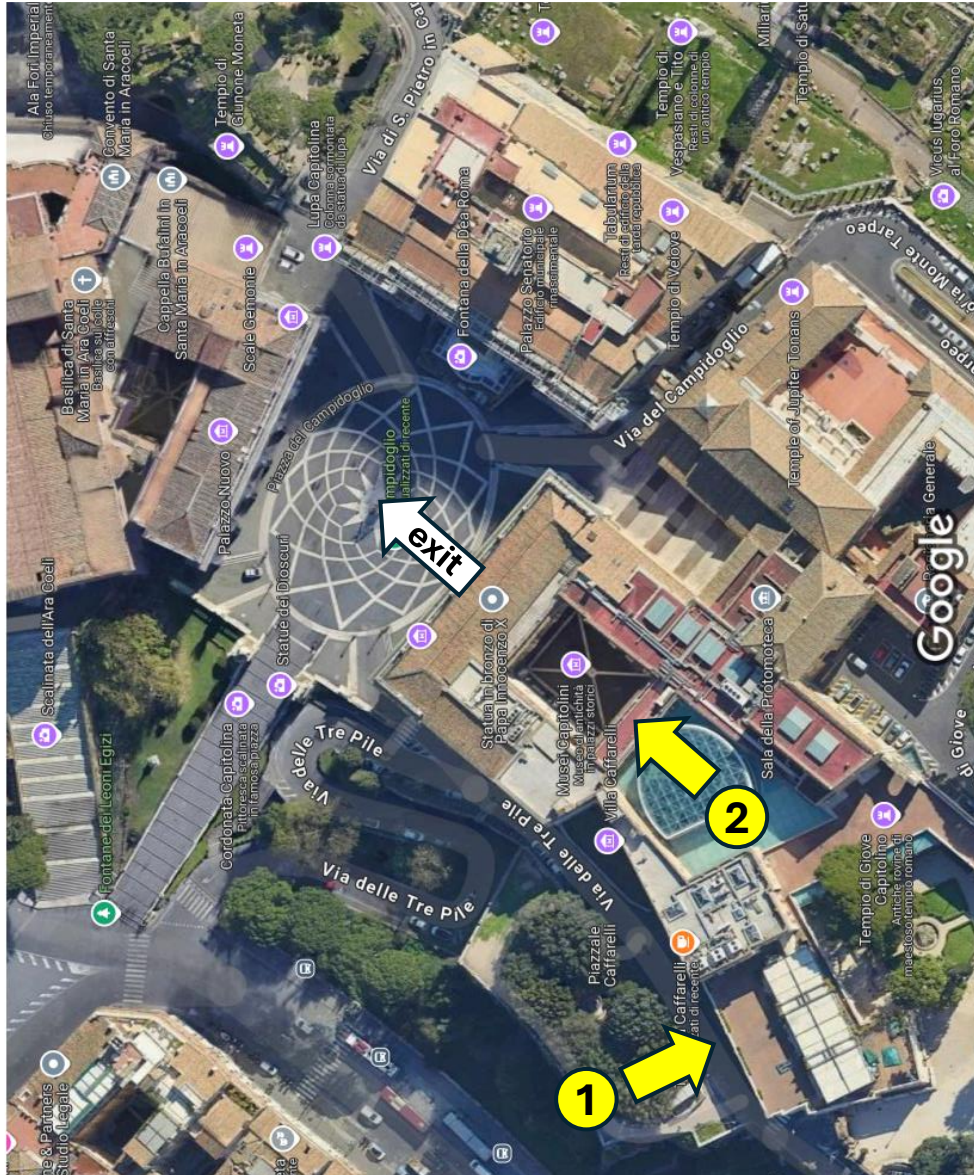

Entrance Time: 8:00 PM

Exit Time: No later than
9:15 PM

2

Terrazza Caffarelli

Entrance Time: 9:30 PM

To view directions for walking or public transportation to the location using Google Maps, please scan the QR code;
TAXI: 060609; 063570; 066645; 064994

Cocktail at Terrazza Caffarelli followed by Musei Capitolini private tour

Date: Sept 13, 2024

Location:
Piazza del Campidoglio

1

Terrazza Caffarelli

Entrance Time: **8:00 PM**

Exit Time: **No later than 9:15 PM**

2

Musei Capitolini

Entrance Time: **9:15 PM**

To view directions for walking or public transportation to the location using Google Maps, please scan the QR code; TAXI: 060609; 063570; 066645: 064994